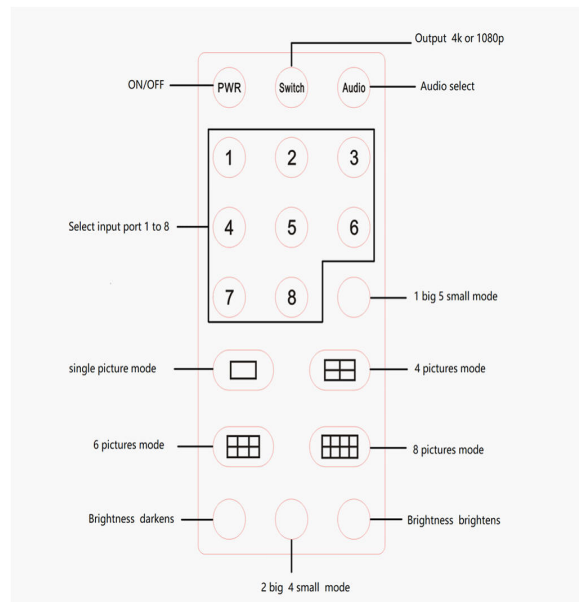

PHOTOS & SPECIFICATION

Specification

- DC12V** : DC12 power port.
- IR** : ir receiver.
- OUT** : HDMI output port.
- audio**: Audio select.
- switch**: 4k or 1080p output select.
- Singal picture mode.**
- 4 pictures mode.**
- 6 pictures mode.**
- 8 pictures mode**

Mode Support

- 1 : 1 screens**
- 2 : 4 screens**
- 3 : 6 screens**
- 4 : 8 screens**
- 5 : 1 Big 5 small screens**
- 6 : 2 Big 4 small screens**

Remote Control

HDMI 8x1 MULTI-VIEWER DATA SHEET

Package :

1. HDMI 8x1 multi-viewer x1
2. 12V power adapter x1
3. Remote control x1
4. Manual x1