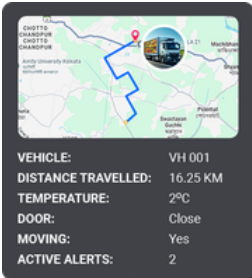

VEHICLE: VH 001
DISTANCE TRAVELLED: 16.25 KM
TEMPERATURE: 29°C
DOOR: Close
MOVING: Yes
ACTIVE ALERTS: 2