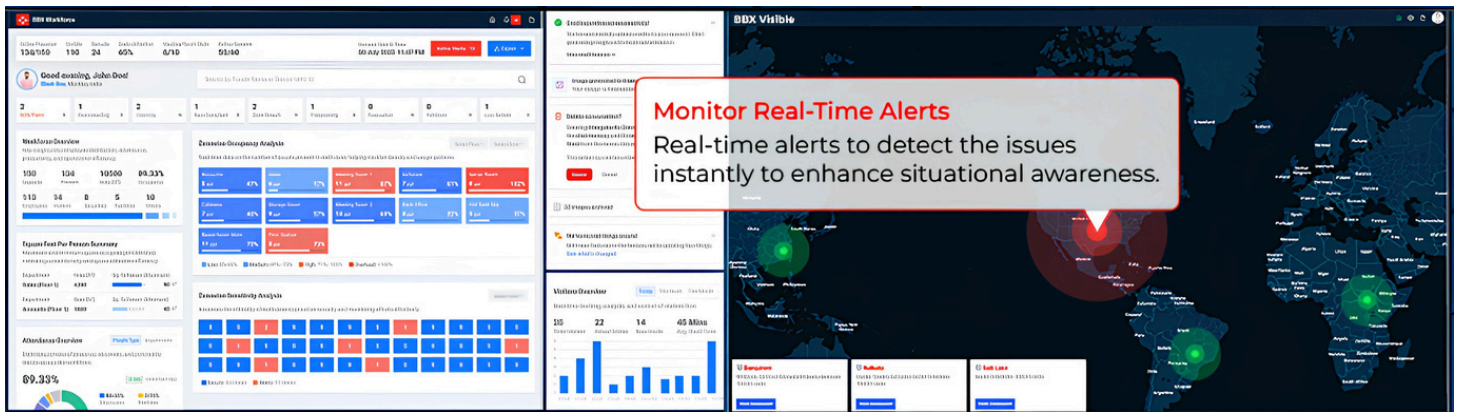

NexGen IoT Enterprise Solutions For Digital Transformation

BBX Visible IoT Platform

The Black Box IoT Cloud Platform **BBX VISIBLE** is a robust, cloud-native solution powered by an automated spatial rules engine and integrated workflows. It enables enterprises to intelligently manage connected devices, predict system failures, generate real-time alerts, and resolve issues proactively, ensuring seamless operations and improved business continuity.

BBX Visible IoT platform integrates wireless sensors and RTLS directly into command and control centers

BBX Visible is an IoT platform with multiple modules for **monitoring people, assets, energy, air quality, equipment, illumination** and other functions. BBX Visible is a modular, intelligent, secure, and complete IoT solution ideal for your smart buildings or industry 4.0 initiatives.

BBX Visible provides both an **on-premises (Dockerized)** and **cloud-based (SaaS)** data collection and monitoring solution.

BBX PeopleSense

Enhances safety and improves real-time visibility of your workforce across your facility

Enhances safety and improve real-time visibility of your workforce across your facilities with IoT based situational awareness system for all your remotely working industrial workers on a single screen. System to generate alerts for incidents like SOS, accidental fall down, hazardous zone violation, unauthorized access to hazardous zones.