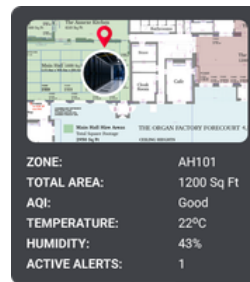

BBX SpaceSense

Next-gen wireless sensing with integrated command and control for total operational intelligence

Next generation wireless sensing with integrated command and control for complete operational intelligence in modern workplaces, with real-time view of sensor data from rooms, buildings, warehouses, retail outlets, or any space on analytical and graphical dashboards.

ZONE: AH101
TOTAL AREA: 1200 Sq Ft
AQI: Good
TEMPERATURE: 22°C
HUMIDITY: 43%
ACTIVE ALERTS: 1