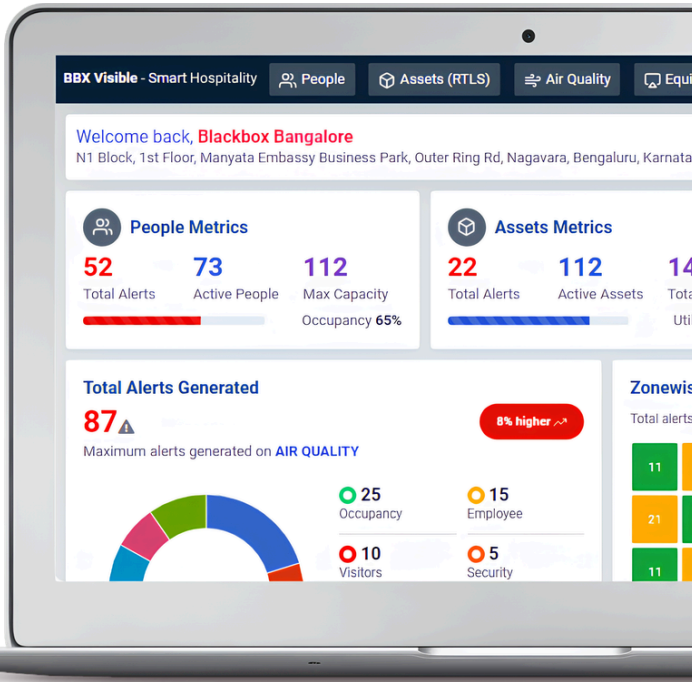

BBX Visible has been created to seamlessly connect IoT devices, actuators, sensors, gateways, and other end-point devices to gain insights from the acquired data and use AI/ML (cloud-based) tools allowing you to make better business decisions. BBX Visible deploys applications that are customized for your businesses and provide benefits such as improved ROI, reduced downtime and improved security for you and your clients.

Technology

- Frontend - PHP
- Backend - NodeJs
- Database - Postgresql 17.x
- OS - Ubuntu 22.x

Modules

- Worker tracking
- Asset tracking
- Condition monitoring
- Alerts & Events
- Alert thresholds set
- Geofence violations

In today's fast-evolving digital landscape-driven by IoT, AI, and ML-staying ahead requires organizations to be agile, connected, and future-ready. Black Box's foundational technologies in Wireless Sensing, Centralized Monitoring, Real-Time Location Intelligence, and Supply Chain Visibility enable organizations to design, build, manage, and secure their IT infrastructure for scalable and sustainable growth.