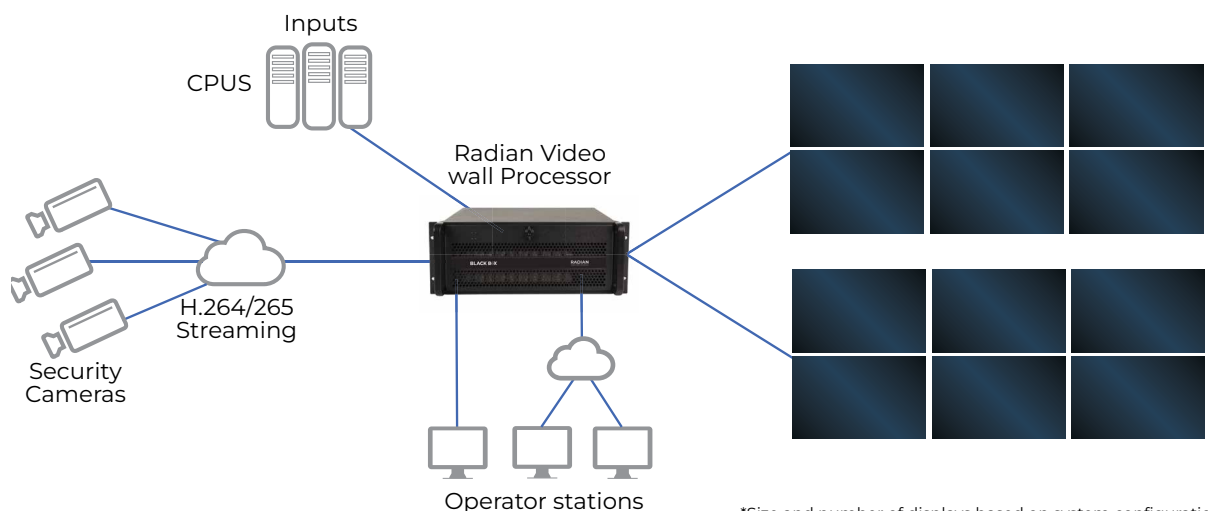

Visualize Mission-Critical Information with Radian

Radian Video Wall Controllers

Radian is meticulously designed to provide a highly flexible, premium performing solution to meet the demands of command and control in mission critical applications. Operators in Defense, Public Safety, Transportation and other demanding environments must access, control, and visualize data in real time to react quickly and achieve successful outcomes. Radian controllers utilize ultra high performance components including processor chassis, capture cards, graphics cards and software, and can be custom configured to meet the exact needs of these environments.

Built-in Scalability

11-card capacity not enough? Increase capacity by adding 11-Slot expansion chassis

Advanced Video Capture & Streaming

Up to 6GB/s capture capacity, DVI/DisplayPort/HDMI up to 4K60, H.264/265 Streaming

Premium Graphics Output

HDMI output up to UHD 4K60 4:4:4 with pixel-perfect, tear-free video quality

Video Wall Management Software

Full control of streams, captures, and local content displayed on one or more walls via intuitive GUI