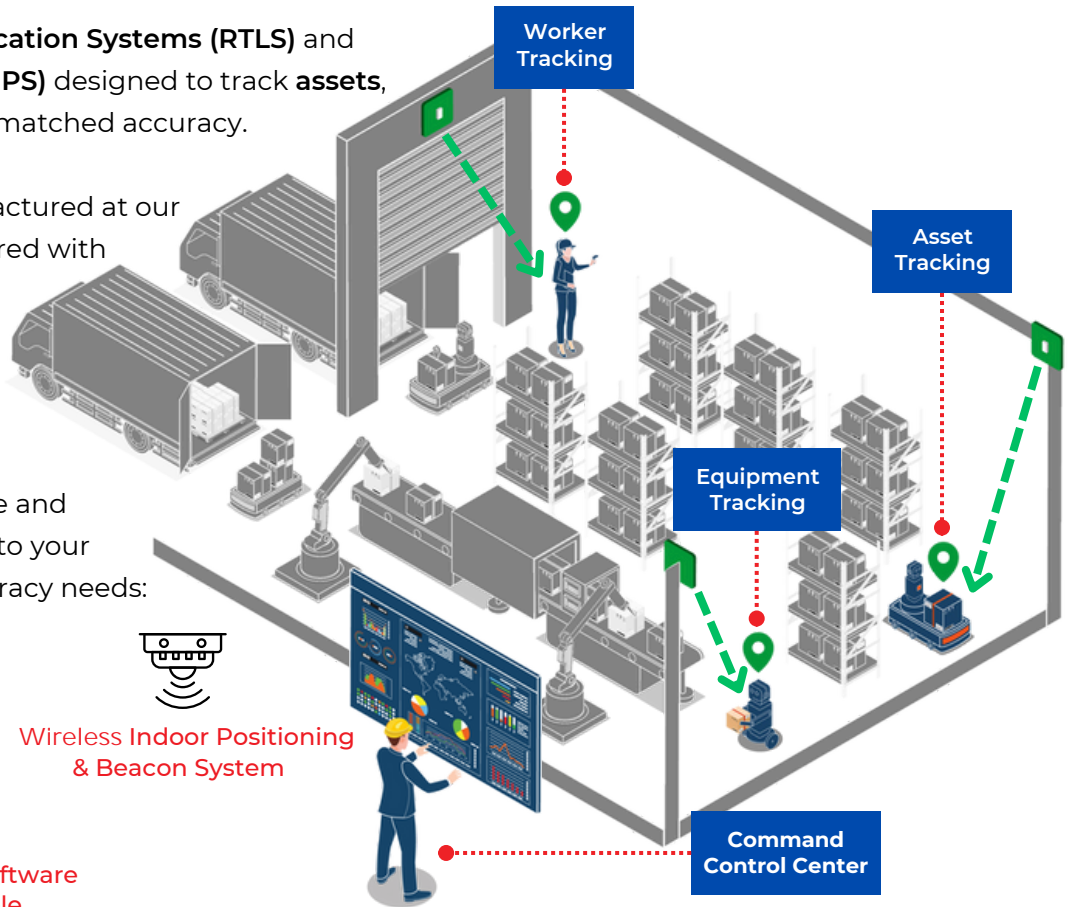

Real-Time Location System and Indoor Positioning Solutions

Next-generation **Real-Time Location Systems (RTLS)** and **Indoor Positioning Solutions (IPS)** designed to track **assets, people, and processes** with unmatched accuracy.

Designed, Developed & Manufactured at our facility, every sensor is engineered with enterprise-grade reliability, robust firmware, and proven interoperability with major IoT platforms.

A scalable portfolio of hardware and software components tailored to your specific environment and accuracy needs:

UWB RTLS
Positioning Engine

Wireless Indoor Positioning
& Beacon System

Monitoring Software
BBX Visible

IoT Devices for RTLS & Indoor Positioning

**Alertware
Connected Asset Tag**
RTLS Tag & Movement

**Alertware
Location Tag**
RTLS Location Tags

Geofencing & Security Violation Alerts

Create virtual boundaries to trigger alerts when assets or personnel enter or exit restricted zones, enhancing site security.

Why Choose Black Box RTLS?

BBX Visible is created to seamlessly connect IoT devices, sensors, gateways, and other end-point devices to gain insights from the acquired data.