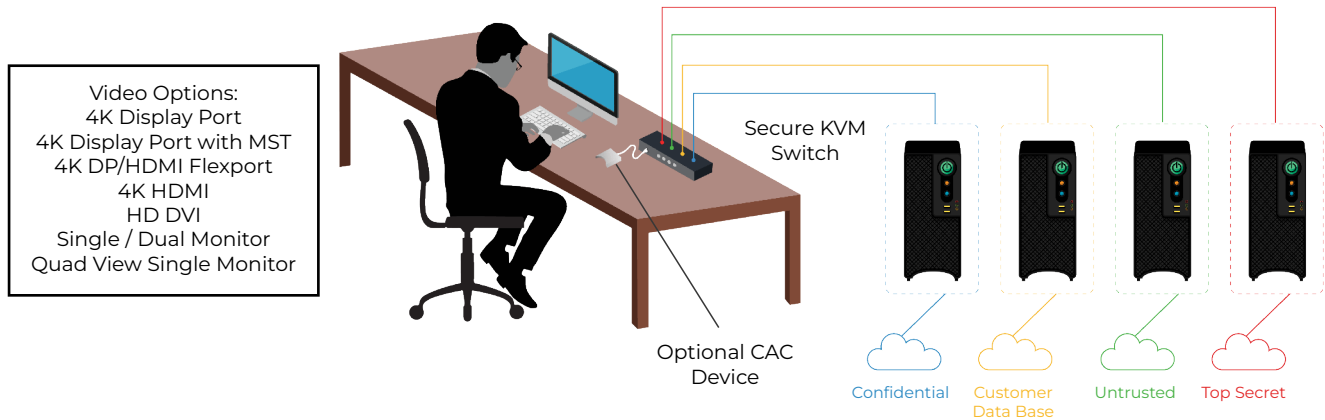

Uncompromised Security

Black Box Secure KVM Switches utilize true air-gap data-path isolation to deter data breaches and hardware interference.

Certified Trustworthiness

Uphold the gold standard with our NIAP PSD v4.0-certified switches, representing the pinnacle of security assurance.

Seamless Multiscreen Control

Navigate with ease using our versatile solutions, supporting up to 8 sources or a single-screen multiview in 4K clarity.

Decades of Expertise

Trust in Black Box's 40-year legacy of excellence in KVM technology, ensuring you're backed by industry leaders.

Global Availability

Get Black Box Secure KVM Switches wherever you are, guaranteeing product accessibility and timely support.

Attention Administrators, IT Professionals and Users

The standards and requirements for secure KVM have changed and moved from NIAP PP PSD Version 3.0 to NIAP PP PSD Version 4.0 due to a number of vulnerabilities. Have you upgraded to PP04? If not you are potentially vulnerable and should take immediate action. [Read more about NIAP 3 vs NIAP 4 here.](#)

Secure KVM provides fully isolated channels for secure peripheral control between multiple computers, devices, and classifications:

Stocked Models | Models Made to Order

4K DisplayPort 1.2, Audio, USB			
2-Port *		Single Monitor	KVS4-1002V
2-Port		Dual Monitor	KVS4-2002V
4-Port		Single Monitor	KVS4-1004V
4-Port		Dual Monitor	KVS4-2004V
8-Port *		Single Monitor	KVS4-1008V