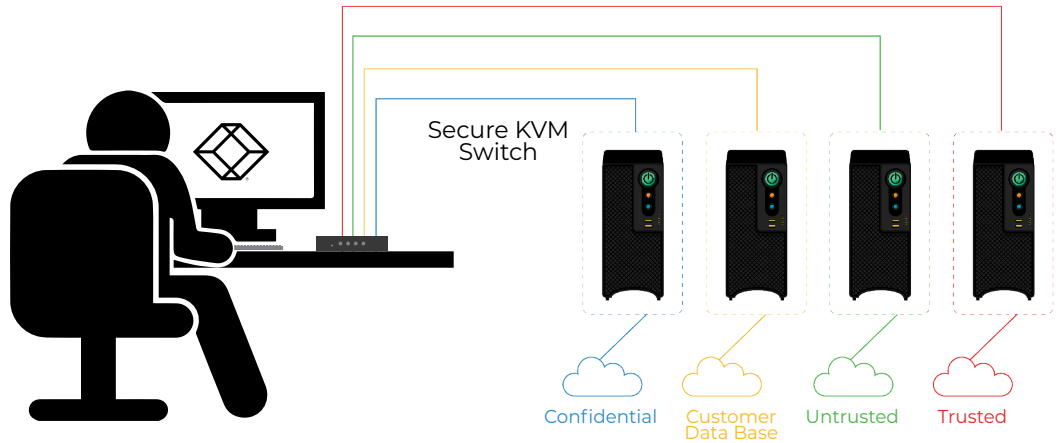

Add another layer of physical security by removing PCs from the desk and securing them in a locked server room with a limited number of people who have access. Black Box Emerald® Extenders can extend the control via fiber or CATx to the desk while improving service accessibility. Add a Secure KVM Switch to toggle between computers in different networks of varying security levels.

# Application Diagram

**Video Options:**  
 4K Display Port  
 4K Display Port with MST  
 4K DP/HDMI Flexport  
 4K HDMI  
 HD DVI  
 Single / Dual Monitor  
 Quad View Single Monitor

Securely switch between multiple computers in a remote equipment room.