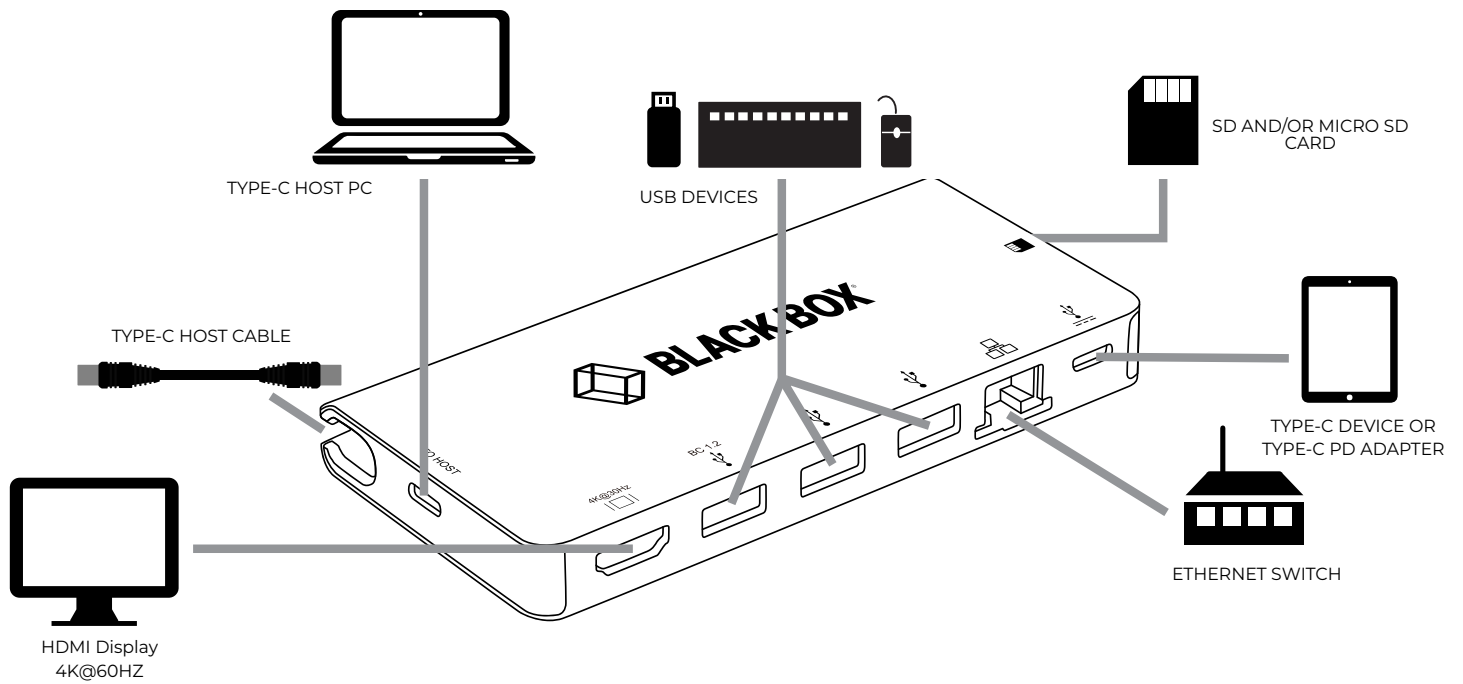

Connection Diagram

Connect your laptop to multiple devices with the USB Docking Station.

ABOUT BLACK BOX

Black Box® is a trusted IT solutions provider delivering cutting-edge technology products and world-class consulting services to businesses across the globe in every industry. The breadth of our global reach and depth of our expertise accelerate customer success by bringing people, ideas, and technology together to solve real-world business problems.