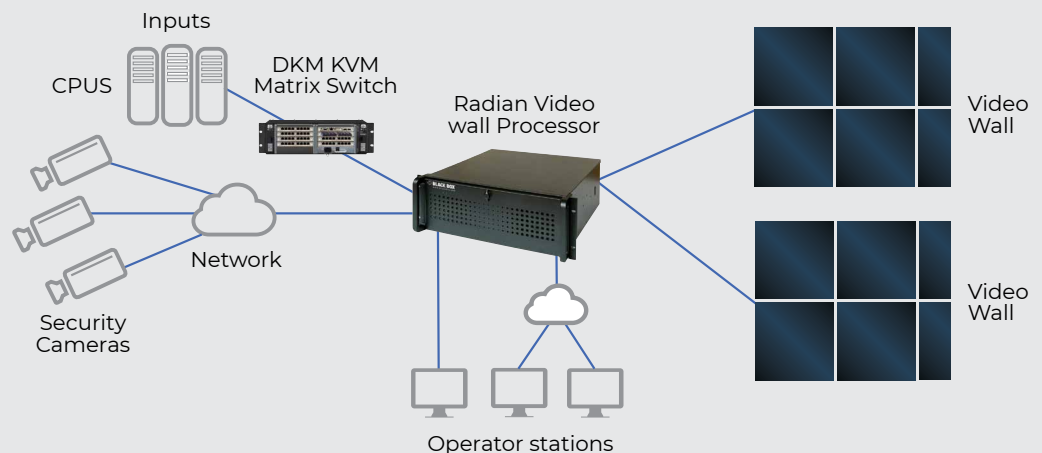

Visualize Mission-Critical Information with Radian

Radian Video Wall Processor

Create massive video walls to improve situational awareness and operator response time in command centers, control rooms, and mission-critical operations centers with the Radian Video Wall Processor. It's designed for fast switching and 24/7 operations. You'll be able to display uncompressed video with almost no latency. Use this chassis-based system to compose walls with 64 screens of any size that you can drag and drop anywhere.

Any Video, Anywhere

Freely position content from any source, anywhere on the video wall. Easily drag, drop, resize, and scale content on the displays in real time.

Scalable

Multiple chassis configurations enable you to create combinations of up to 64 video outputs and 100s of video inputs. Scale up by adding cards, not PCs.

Any Video Format

The system supports a wide range of input cards: DisplayPort, DVI, HDMI, IP, SDI, VGA, H.264, and more.

4K UHD Support

Radian supports 4K and is compatible with ultra high definition displays.

Integrated Solution

Radian is the perfect hybrid of hardware and software. It's part of a complete solution that includes products, application engineering, and 24/7 support.

Video Wall Configuration

Available Radian Part Numbers