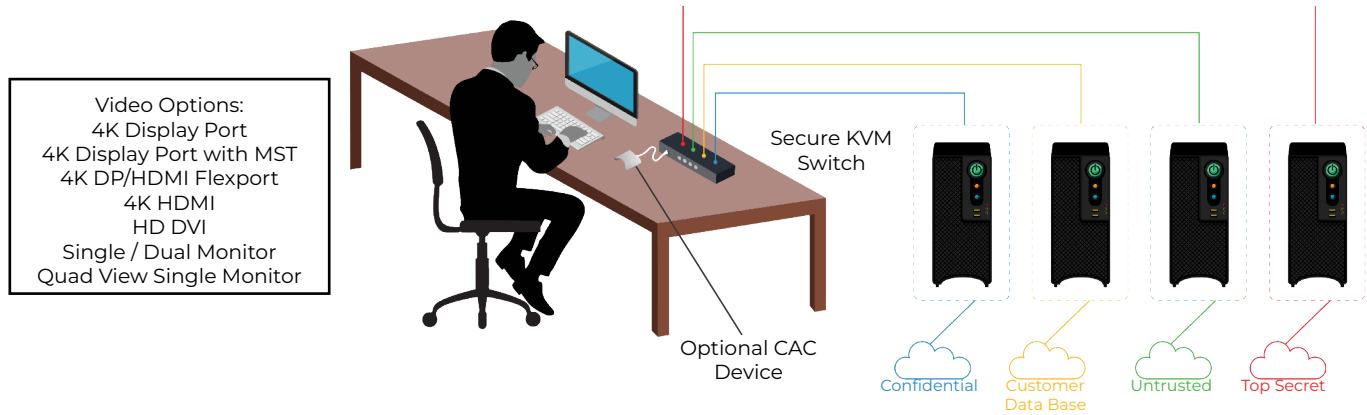

Global Availability

Get Black Box Secure KVM Switches wherever you are, guaranteeing product accessibility and timely support.

Attention Administrators, IT Professionals and Users

The standards and requirements for secure KVM have changed and moved from NIAP PP PSD Version 3.0 to NIAP PP PSD Version 4.0 due to a number of vulnerabilities. Have you upgraded to PP04? If not you are potentially vulnerable and should take immediate action. [Read more about NIAP 3 vs NIAP 4 here.](#)

Secure KVM provides fully isolated channels for secure peripheral control between multiple computers, devices, and classifications:

Stocked Models | Models Made to Order

4K DisplayPort 1.2, Audio, USB			
2-Port *		Single Monitor	KVS4-1002V
2-Port		Dual Monitor	KVS4-2002V
4-Port		Single Monitor	KVS4-1004V
4-Port		Dual Monitor	KVS4-2004V
8-Port *		Single Monitor	KVS4-1008V

4K HD Flexport Connector (up to 3840x2160) Audio, USB			
Support Standard DisplayPort, HDMI or DVI cable connections			
2-Port *		Single Monitor	KVS4-1002HV
2-Port		Dual Monitor	KVS4-2002HV
4-Port		Single Monitor	KVS4-1004HV
4-Port		Dual Monitor	KVS4-2004HV

4K Flexport Connector (up to 3840x2160) Audio, USB, CAC Support			
Support Standard DisplayPort, HDMI or DVI cable connections			
2-Port *		Single Monitor	KVS4-1002HVX
2-Port *		Dual Monitor	KVS4-2002HVX
4-Port *		Single Monitor	KVS4-1004HVX
4-Port *		Dual Monitor	KVS4-2004HVX