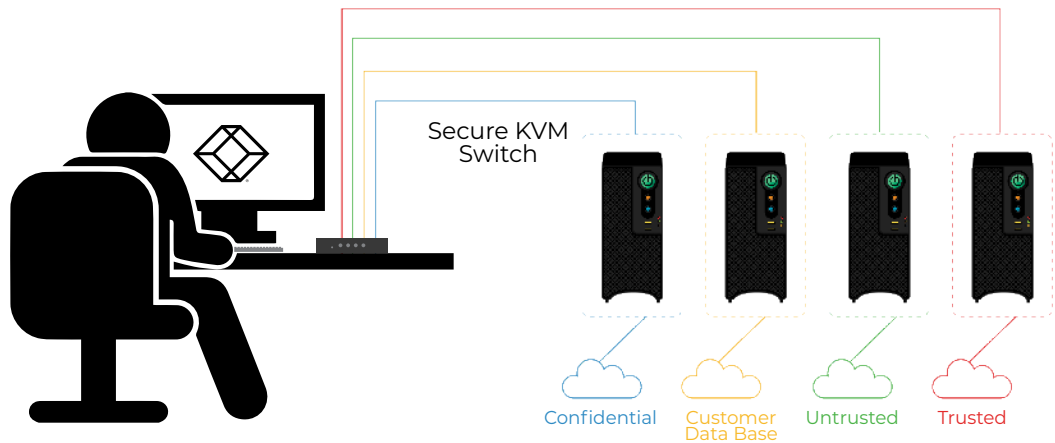

# Application Diagram

**Video Options:**  
 4K Display Port  
 4K Display Port with MST  
 4K DP/HDMI Flexport  
 4K HDMI  
 HD DVI  
 Single / Dual Monitor  
 Quad View Single Monitor

Securely switch between multiple computers in a remote equipment room.