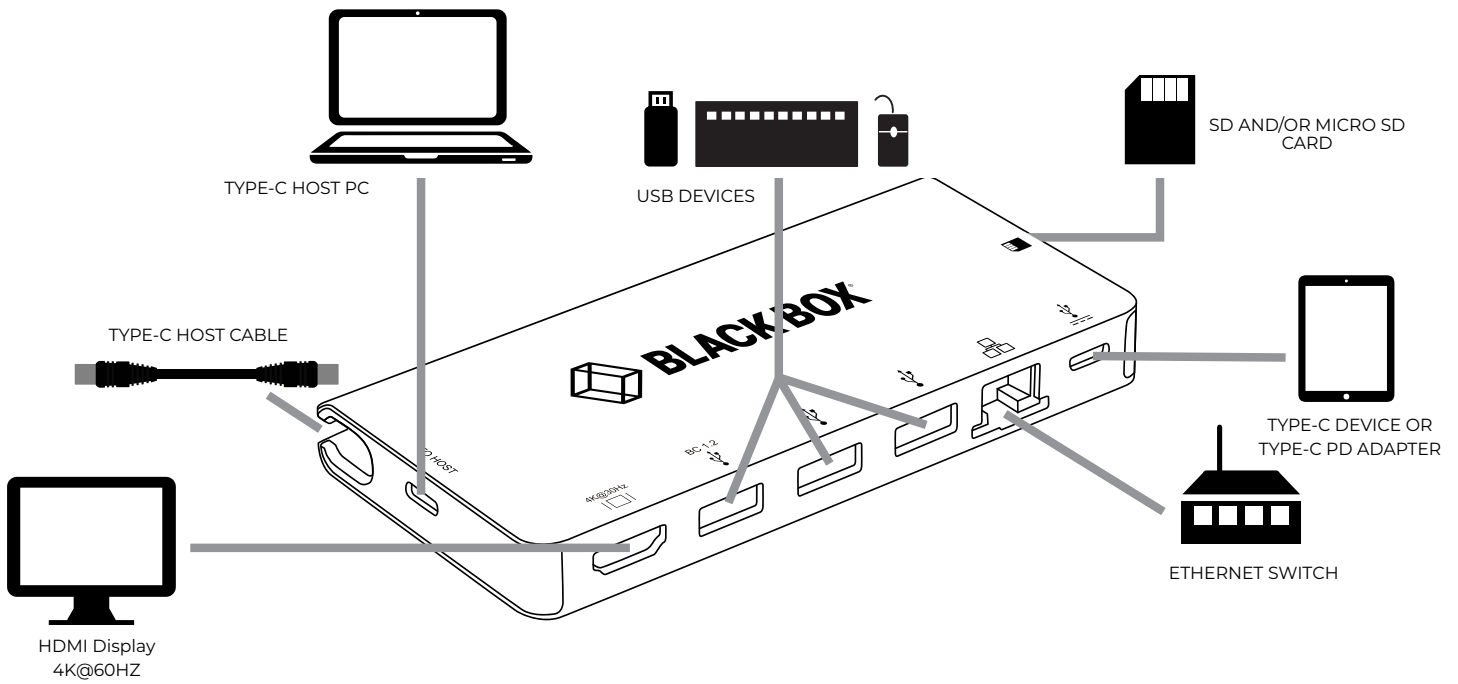

USB-C Docking Station

Expand Your Workstation From a Single USB-C Port

As more and more laptops come with just one or two USB-C ports, it can be difficult to connect multiple devices. USBC2000-R2 is a portable mini dock for laptops and mobile devices supporting USB-C. This mini USB-C docking station enables improved productivity by connecting to a 4K/HD monitor, keyboard, mouse, and other USB peripherals.

The USB-C docking station supports true Gigabit Ethernet network throughput and super-speed USB 3.0 (5-Gbps) transmission. Even better, it's backward-compatible with USB 2.0, so you aren't limited by legacy hardware.

Mini USB-C Docking Station
USBC2000-R2

Works on a Range of Platforms

USBC2000-R2 is compatible with various operating systems (Windows®, MacOS®, etc.) and laptop brands. The mini dock can work on all PCs and mobile phones that support DisplayPort Alternate Mode 1.4 (DP Alt Mode 1.4).

Connection Diagram

Connect your laptop to multiple devices with the USB Docking Station.

ABOUT BLACK BOX

Black Box® is a trusted IT solutions provider delivering cutting-edge technology products and world-class consulting services to businesses across the globe in every industry. The breadth of our global reach and depth of our expertise accelerate customer success by bringing people, ideas, and technology together to solve real-world business problems.