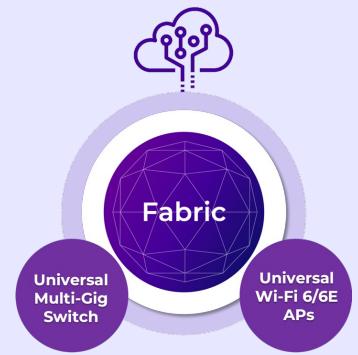

Deployment Flexibility

Extreme Wireless networks can be deployed with on-premises controllers, the cloud, or a combination of the two. Universal platforms enable the ability to seamlessly transition between on-premises and cloud operating systems based on organizational needs.

On-premises Controller 

Cloud Managed

Extreme Wired + Wireless

- A common management framework with ExtremeCloud IQ
- Multi-gigabit (2.5G/5G/10G) support for increased Wi-Fi 6E bandwidth capabilities
- Power over Ethernet (PoE) switch capabilities up to 90W for Wi-Fi 6 and 6E access point (AP) requirements
- Unified network access control (NAC) policy across wired and wireless environments